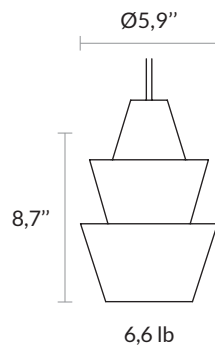

Alain Ellouz
.paris

PLIS^{US}

.édition

PLI S[®] (US)

.édition

PENDANT LIGHT

PLI S[®]
DESIGN BY ATELIER ALAIN ELLOUZ
MADE IN FRANCE

MATERIALS	Alabaster
ACCESSORIES	Black canopy Ø5" 78" of black textile cable
SOCKET	E12 Recommended bulb : LED bulb flam E12 2,5W 2700K 170 lm - Dimmable
REFERENCE	ED-0073 UL certified (also available in European version)
WARRANTY	2 years warranty